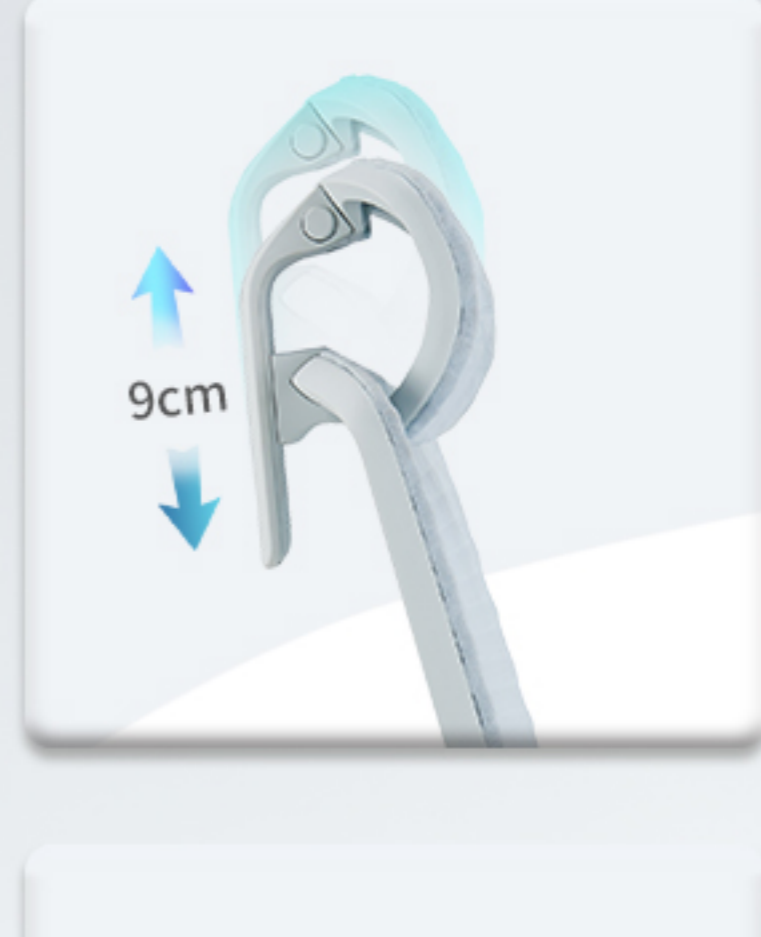

Unique Appearance with Diverse Color Choices, Simple & Practical & Attractive

The ARES Series combines Canton Tower's twisting lines with sleek automotive styling, exquisite 3D knitted mesh, and a colorfully coordinated frame and fabric, fashionable & comfortable.

2024 NEW ARRIVAL

ARES Series
CH-531 of SITZONE

2D Dynamic Headrest, Relieve Shoulder & Neck Fatigue Flexibly

4D Soft Cover Armrests Full & Comfortable Elbow Support

4-lock Weight-sensitive Mechanism Realize the Freedom of Sitting & Tilting

7.5CM Molded Foam Cushion with Seat Sliding For Comfortable Experience

Color-coordinated Frame and Fabric, For Fashionable & Energetic Working

SELECTIVE COLORS