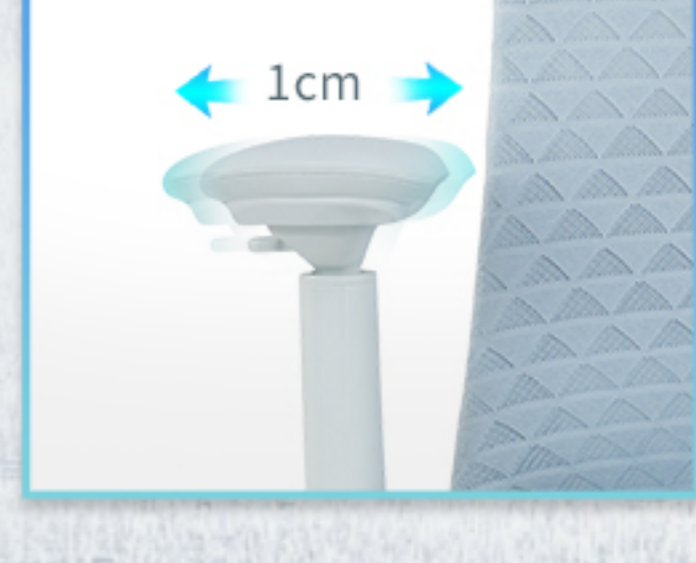

Unique Appearance with Diverse Color Choices, Simple & Practical & Attractive

The ARES Series combines Canton Tower's twisting lines with sleek automotive styling, exquisite 3D knitted mesh, and a colorfully coordinated frame and fabric, fashionable & comfortable.

2024 NEW ARRIVAL

ARES Series
CH-531 of SITZONE

2D Dynamic Headrest, Relieve Shoulder & Neck Fatigue Flexibly

4D Soft Cover Armrests Full & Comfortable Elbow Support

4-lock Weight-sensitive Mechanism Realize the Freedom of Sitting & Tilting

7.5CM Molded Foam Cushion with Seat Sliding For Comfortable Experience

Color-coordinated Frame and Fabric, For Fashionable & Energetic Working

SELECTIVE COLORS