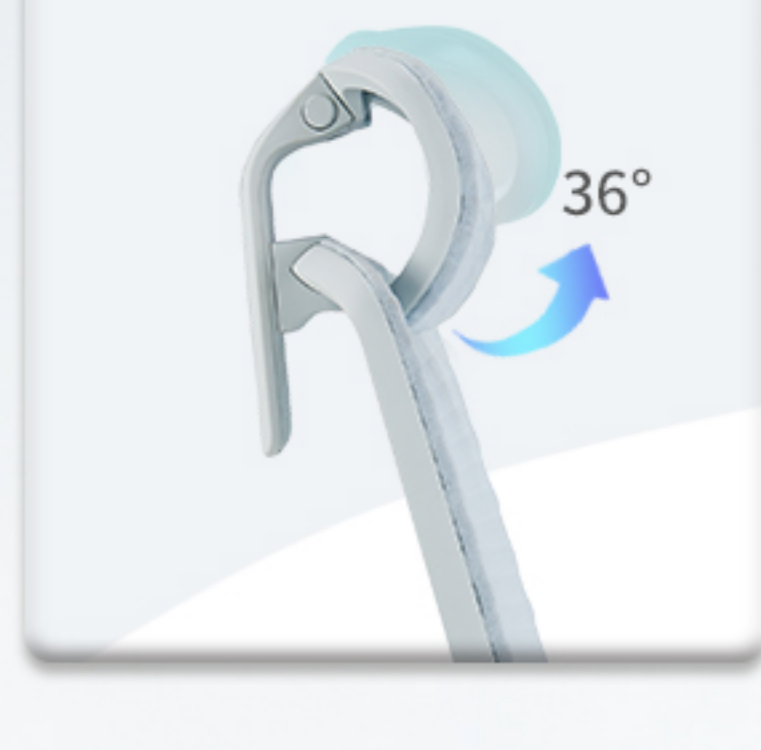

Unique Appearance with Diverse Color Choices, Simple & Practical & Attractive

The ARES Series combines Canton Tower's twisting lines with sleek automotive styling, exquisite 3D knitted mesh, and a colorfully coordinated frame and fabric, fashionable & comfortable.

2024 NEW ARRIVAL

ARES Series
CH-531 of SITZONE

2D Dynamic Headrest, Relieve Shoulder & Neck Fatigue Flexibly

4D Soft Cover Armrests Full & Comfortable Elbow Support

4-lock Weight-sensitive Mechanism Realize the Freedom of Sitting & Tilting

7.5CM Molded Foam Cushion with Seat Sliding For Comfortable Experience

Color-coordinated Frame and Fabric, For Fashionable & Energetic Working

SELECTIVE COLORS