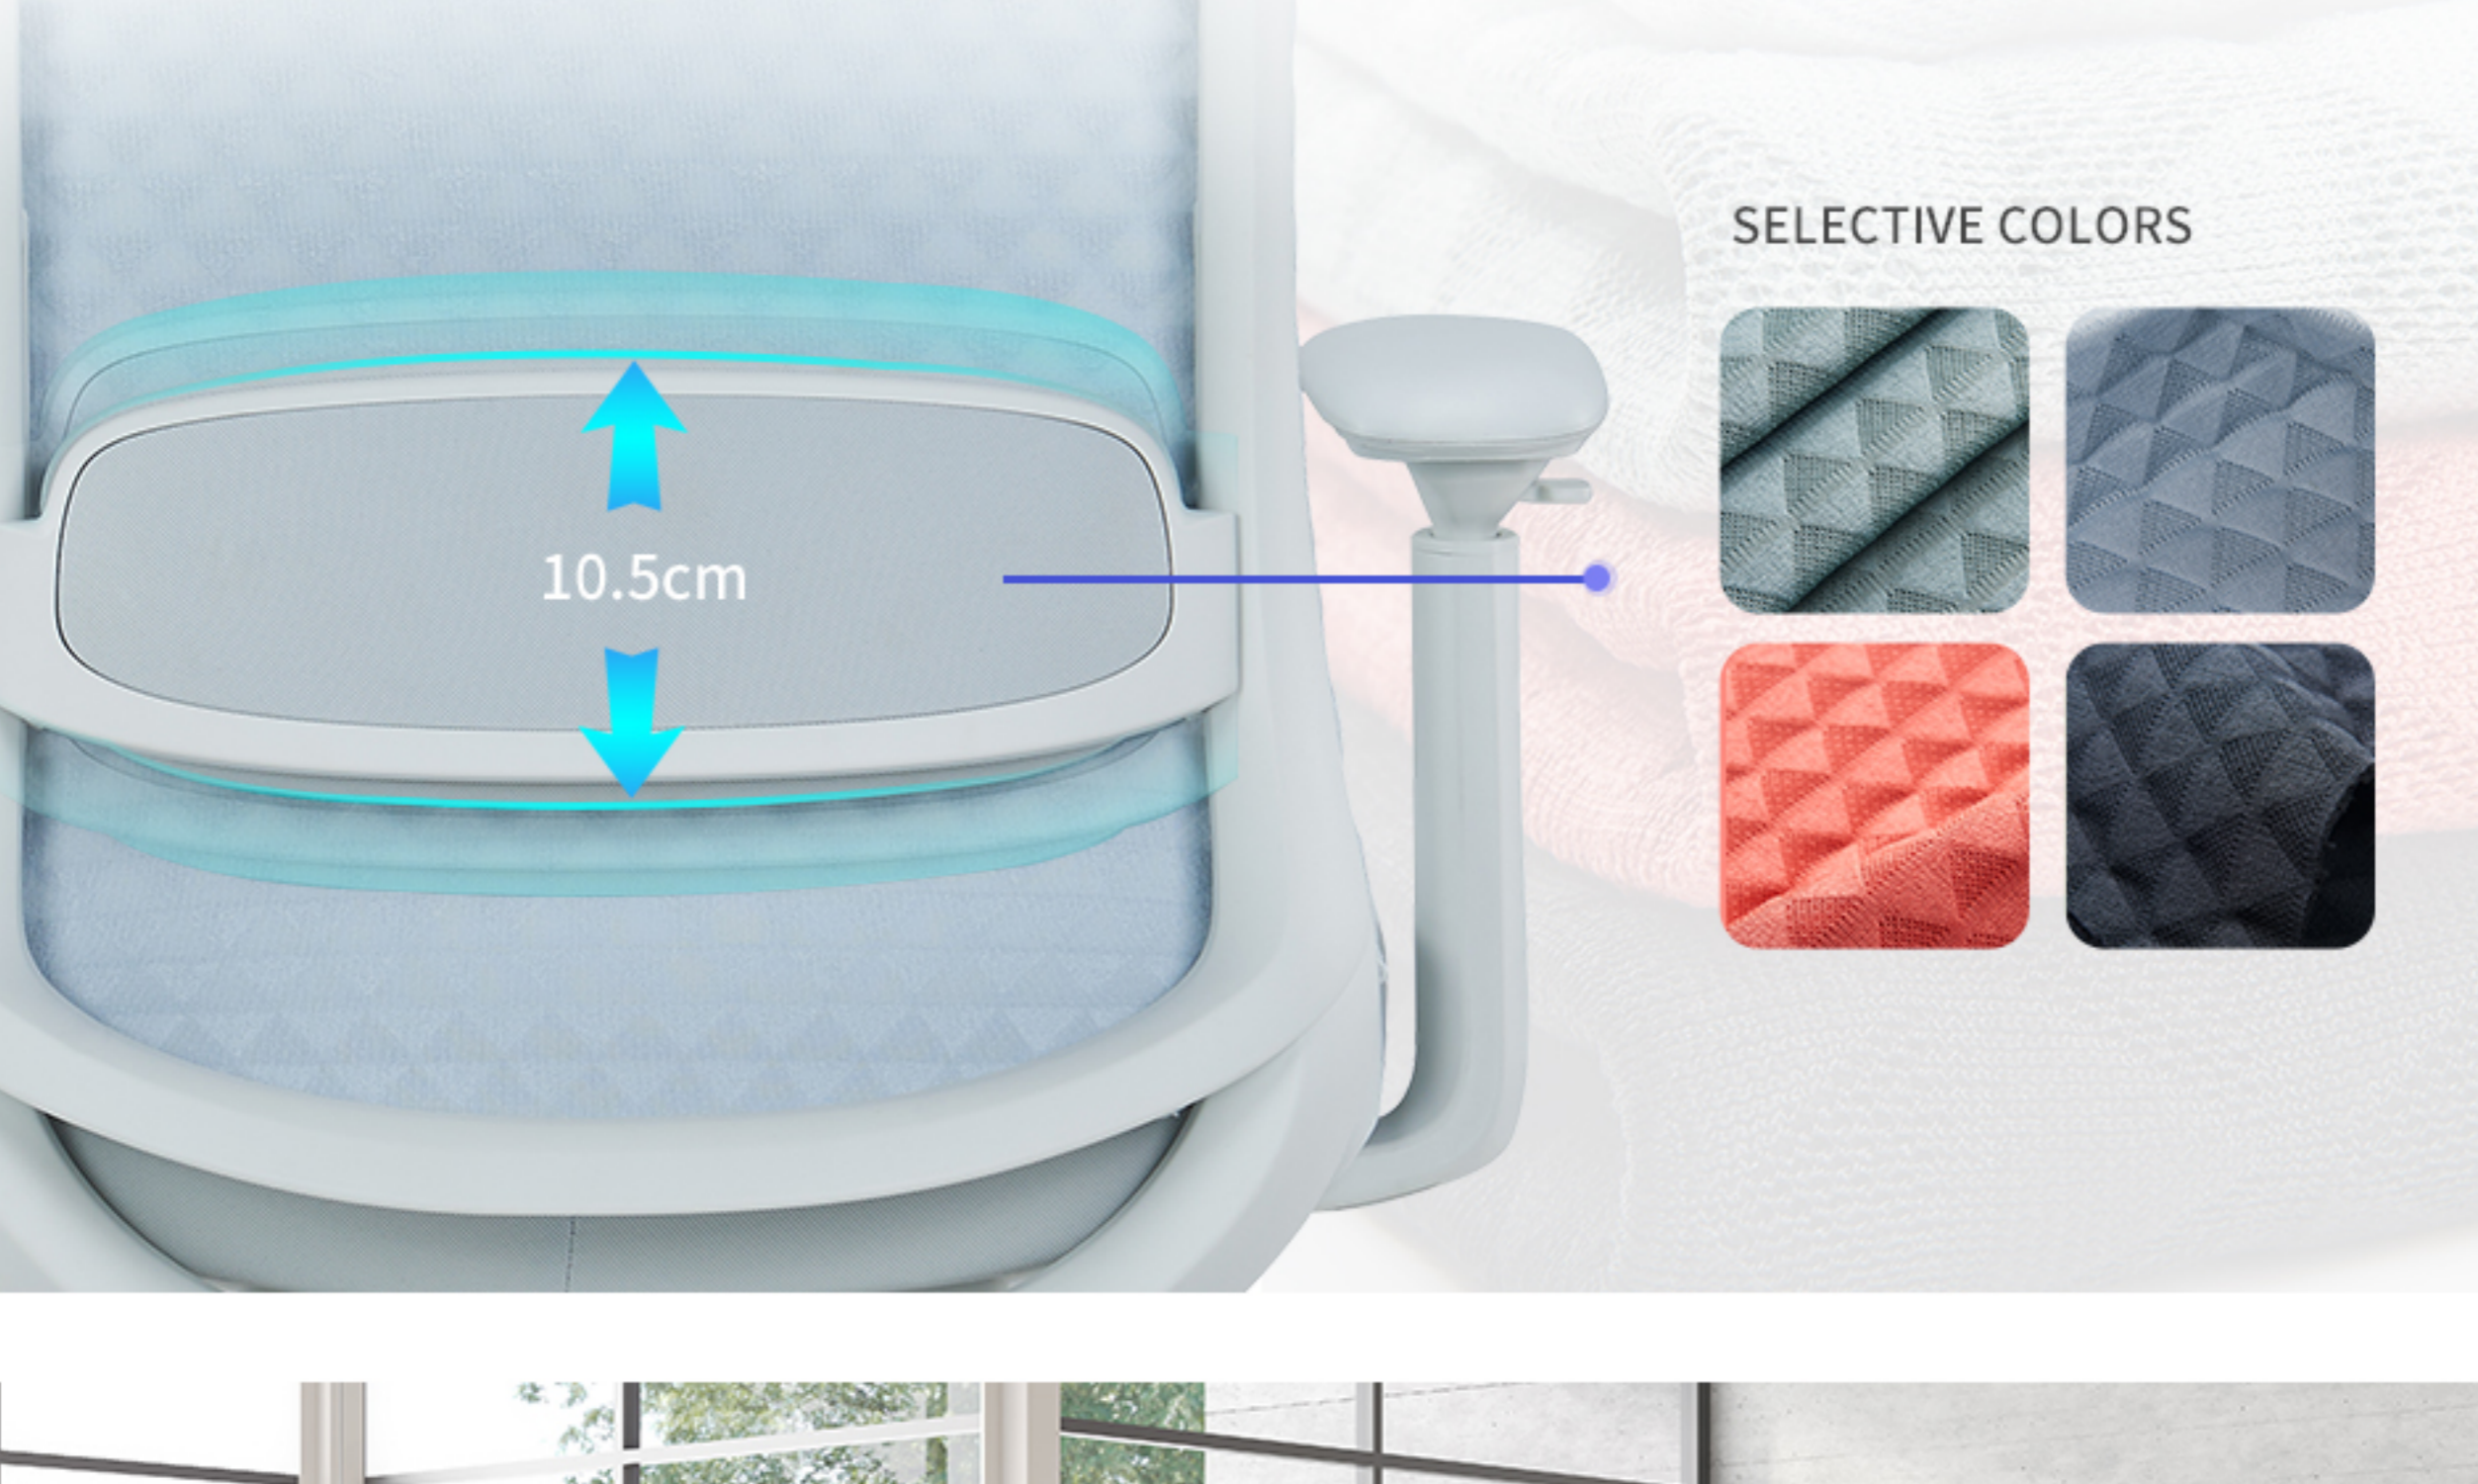

Unique Appearance with Diverse Color Choices, Simple & Practical & Attractive

The ARES Series combines Canton Tower's twisting lines with sleek automotive styling, exquisite 3D knitted mesh, and a colorfully coordinated frame and fabric, fashionable & comfortable.

2024 NEW ARRIVAL

ARES Series
CH-531 of SITZONE

2D Dynamic Headrest, Relieve Shoulder & Neck Fatigue Flexibly

4D Soft Cover Armrests Full & Comfortable Elbow Support

4-lock Weight-sensitive Mechanism Realize the Freedom of Sitting & Tilting

7.5CM Molded Foam Cushion with Seat Sliding For Comfortable Experience

Color-coordinated Frame and Fabric, For Fashionable & Energetic Working

SELECTIVE COLORS