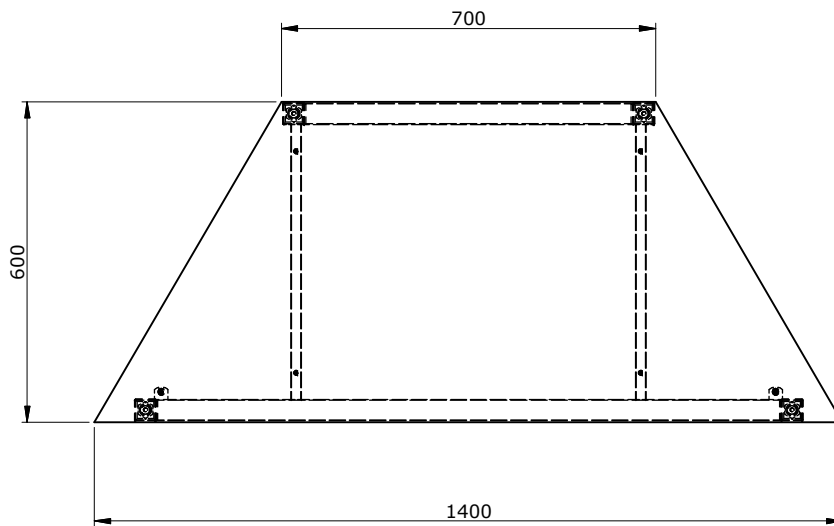

TAMPO EM  
MDP 25mm

MESA TRAPEZOIDAL 140X60X73CM  
SENAC-SC - ITEM 17