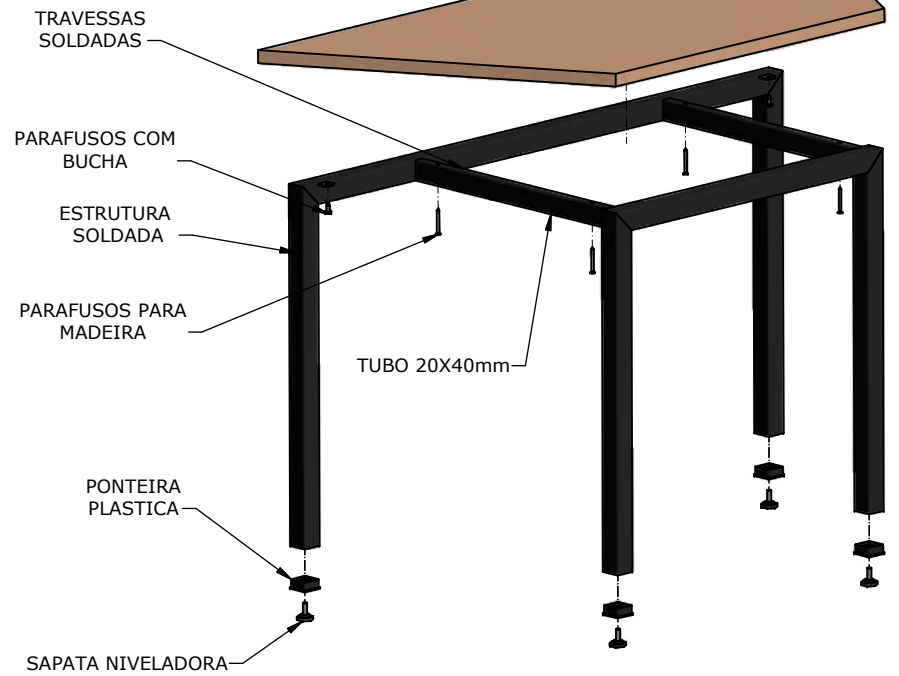

TAMPO EM  
MDP 25mm

MESA TRAPEZOIDAL 140X60X73CM  
SENAC-SC - ITEM 17